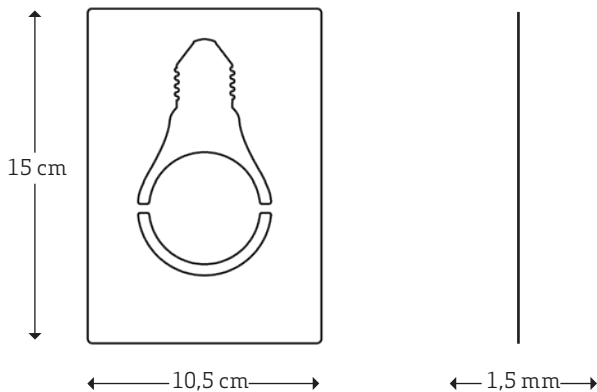

TECHNISCHE INFORMATIE

Materiaal: aluminium.
 Ontwerp: 2002 Sander Mulder.
 Led: 1 x 3 watt.
 Gemaakt in: Nederland.
 Verpakking: 12 x 17 x 3 cm; 0,5 kg (per stuk).

EUREKA / PROMOTIONAL GIFT

Made from a laser cut sheet of aluminium, in combination with a high power led, this clever designed lamp operates on 2 button cells. This sophisticated promotional gift, introduces the public to the possibilities of the new generation of power LEDs; they are small, power efficient and virtually indestructible. As a design object in traditional postcard format, it can be shipped by regular mail to your family, friends and relations. Made from off-the-shelves parts, combined with a sheet of aluminium in a clever way, it transforms with one single twist into an ambient lighting fixture.

TECHNICAL INFORMATION

Material: aluminium.
 Design: 2002 Sander Mulder.
 Led: 1 x 3 watt.
 Made in: the Netherlands.
 Packaging: 12 x 17 x 3 cm; 0,5 kg (per item).

Specifications are subject to change without prior notice.